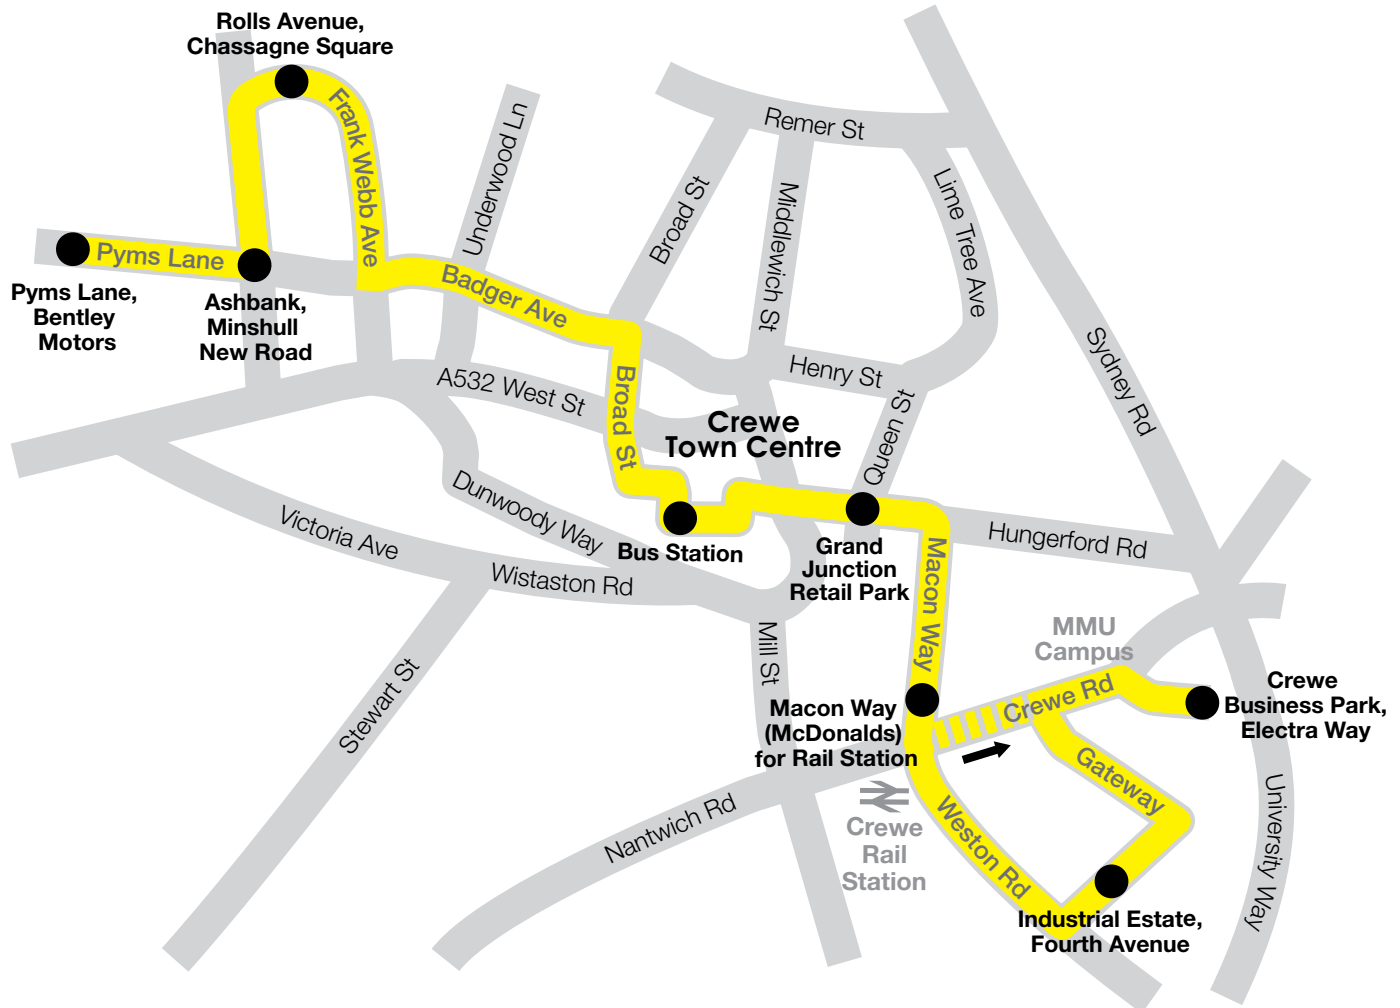

Where onelink goes...

1 Crewe Business Park - Industrial Estate - Macon Way (Rail Stn) - Town Centre - Rolls Avenue - Ashbank - Bentley Motors

A shorter route via Crewe Road to Electra Way operates for buses leaving Bentley Motors between 16.00 and 18.00 Monday to Friday. Industrial Estate stops are served on the inbound journey towards the town centre.

Route Description:

Electra Way, Crewe Road, Gateway, Fourth Avenue, Weston Road service road, Weston Road, Macon Way for Rail Station, Earle Street, Prince Albert Street, Chester Street, Market Street, Delamere Street, Tower Way, Crewe Bus Station, Victoria Street, Hightown, Broad Street, Badger Avenue, Frank Webb Avenue, Rolls Avenue, Minshull New Road, Pym's Lane.

Returns from Pym's Lane via reverse of outward route except between 16.00 and 18.00 as above.

1 Bentley Motors - Ashbank - Rolls Avenue - Town Centre - Macon Way (Rail Stn) - Industrial Estate - Crewe Business Park